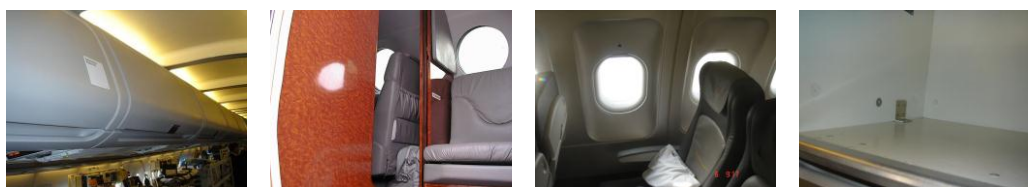

I N T E R N A T I O N A L
SKYWASH
SUPER EFFICIENT CLEANING SOLUTIONS

Application:

Cleaning walls, seats, windows

Spray on or wipe on and wipe off with dry clean cloths.
Do not rinse.