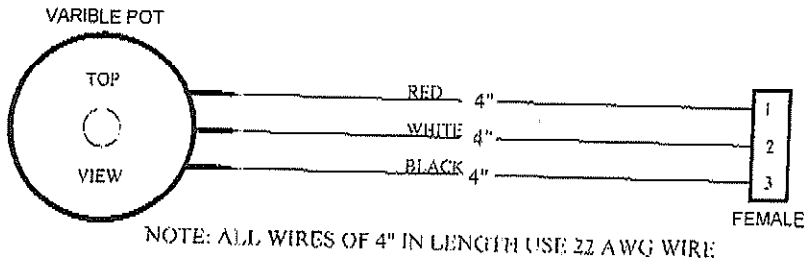

AL 697-1

PARTS LIST

- (2) EA 571-7703331 FEMALE CONNECTOR
- (2) EA 571-7703311 MALE CONNECTOR
- (6) EA 571-7940171 MALE MOLEX PINS
- (6) EA FEMALE MOLEX PINS
- (1) EA 13936 VARIBLE POTS
- (1) EA 2N3055 POWER TRANSISTOR
- (1) EA 534-4601 TRANSISTOR BASE
- (1) EA 534-4651 TRANSISTOR INSULATOR
- (1) EA 274-403 KNOB