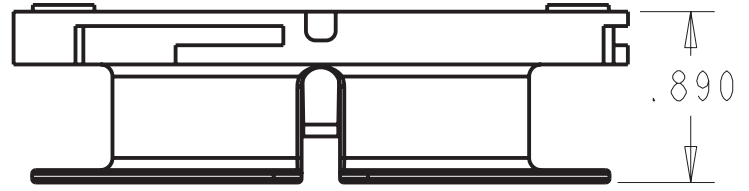

Antenna Dock - BASE