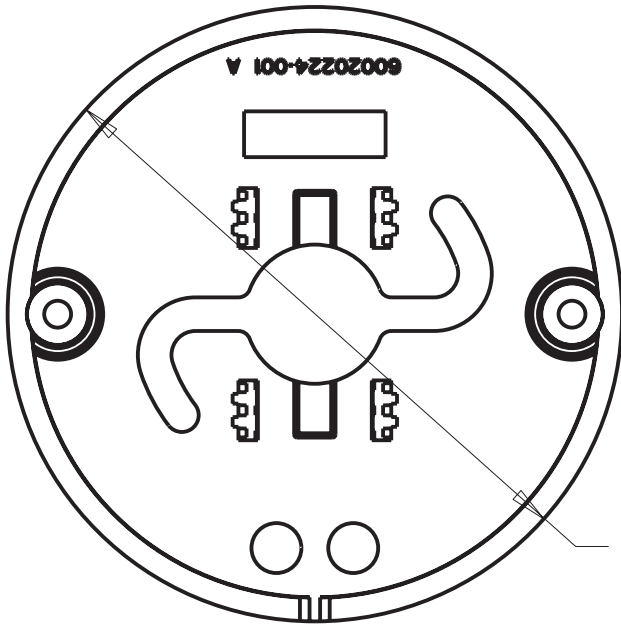

Antenna Dock - BASE