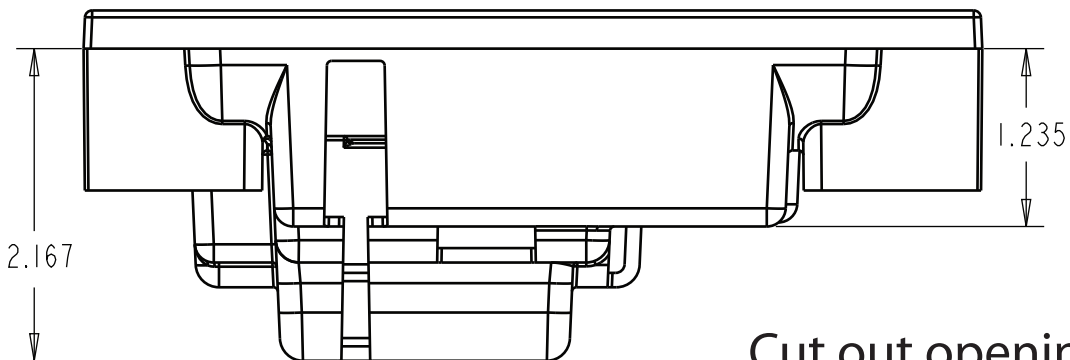

SPEC-A_21020929-001

battery cable routing

vertical installation

Width: 7.90 in
Height: 6.25 in
Depth: 2.43 in

Weight: 6.8 ounces
(less mounting hardware)

iFly 700 Panel Dock works with Horizontal Angle Adapter for 696/796/AV80R ACE Panel Dock.

Fits in a standard Avionics Stack
if mounted vertically

Patents pending. All trademarks and registered trademarks are the property of their respective owners.

To place an order or inquire for more information, visit our website or contact us at:

www.airgizmos.com

(972) 671 - 8001 tel
(972) 231 - 3870 fax

2280 Campbell Creek Blvd, #300
Richardson, TX 75082

info@airgizmos.com
sales@airgizmos.com

Cut out opening is 6.25" x 7.90"