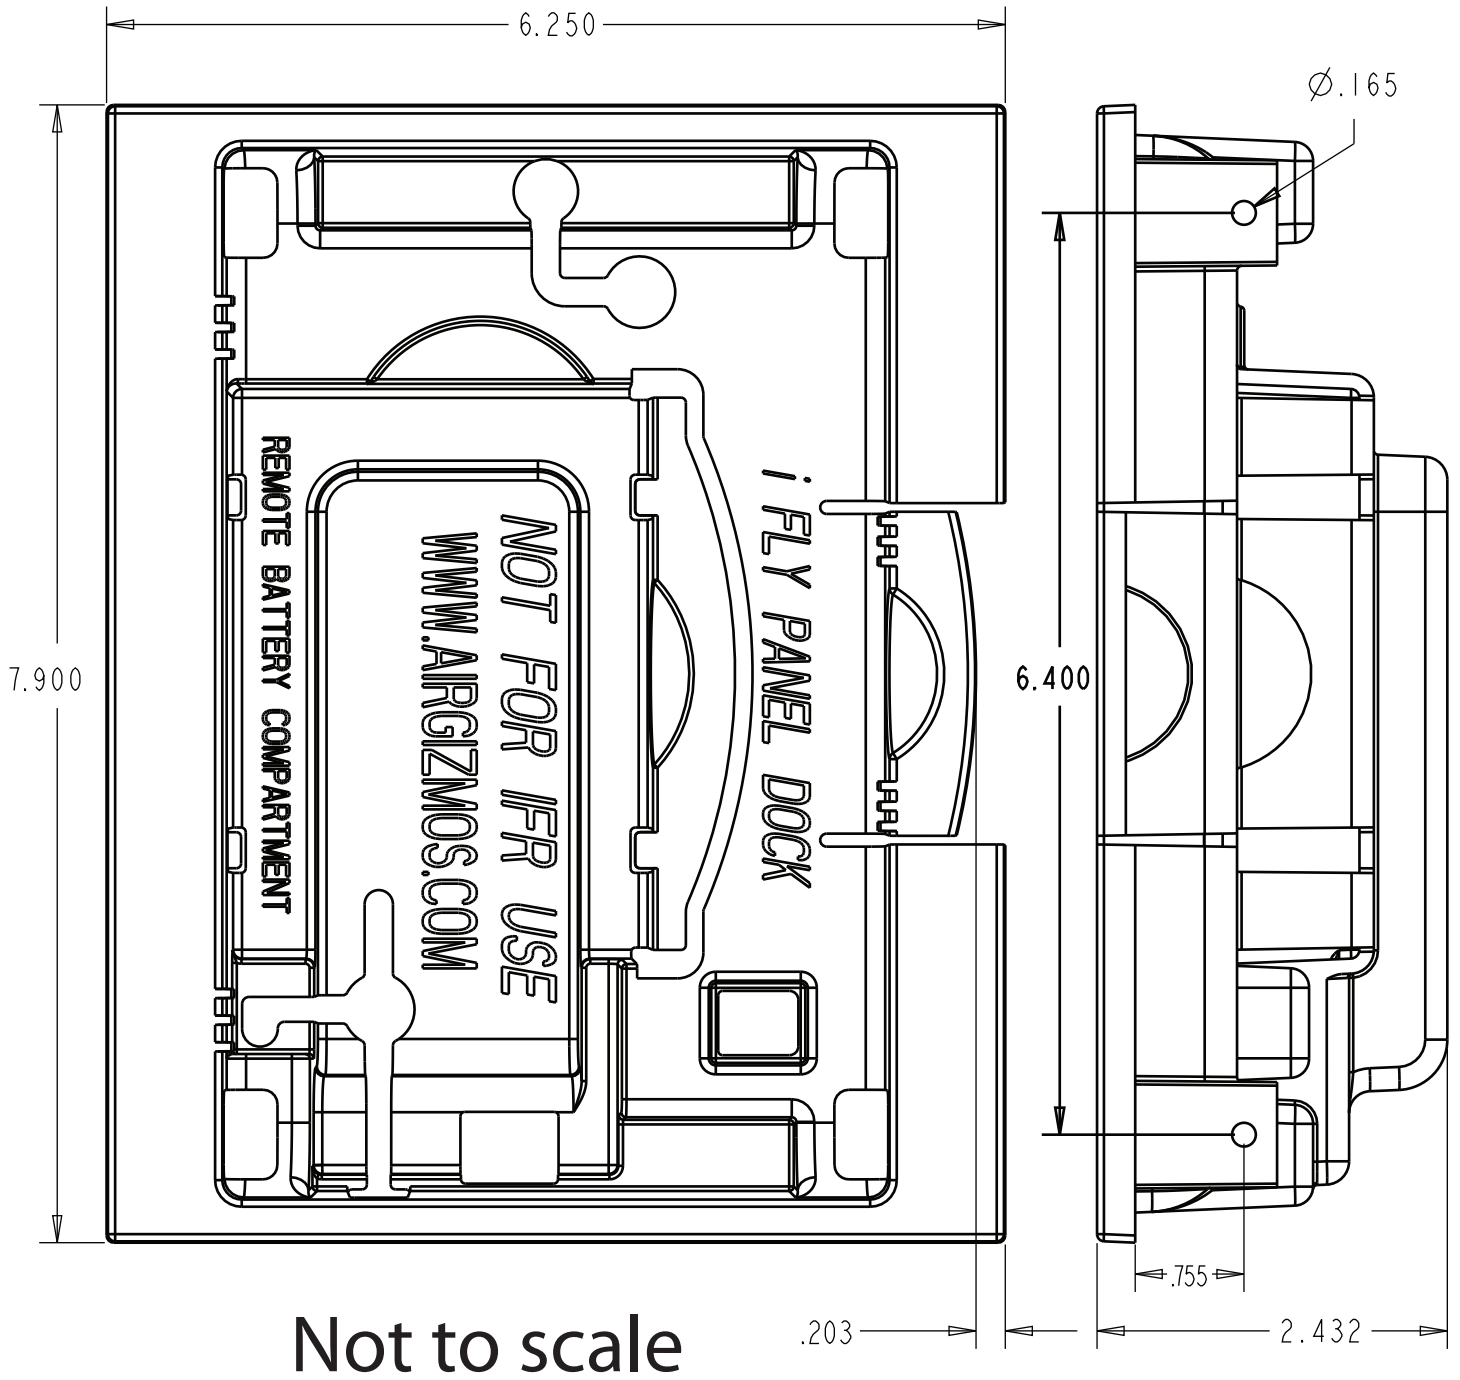

SPEC-A_21020929-001

battery cable routing

vertical installation

Width: 7.90 in
Height: 6.25 in
Depth: 2.43 in

Weight: 6.8 ounces
(less mounting hardware)

iFly 700 Panel Dock works with Horizontal Angle Adapter for 696/796/AV80R ACE Panel Dock.

Fits in a standard Avionics Stack
if mounted vertically

Patents pending. All trademarks and registered trademarks are the property of their respective owners.

To place an order or inquire for more information, visit our website or contact us at:

www.airgizmos.com

(972) 671 - 8001 tel
(972) 231 - 3870 fax

2280 Campbell Creek Blvd, #300
Richardson, TX 75082

info@airgizmos.com
sales@airgizmos.com

Cut out opening is 6.25" x 7.90"