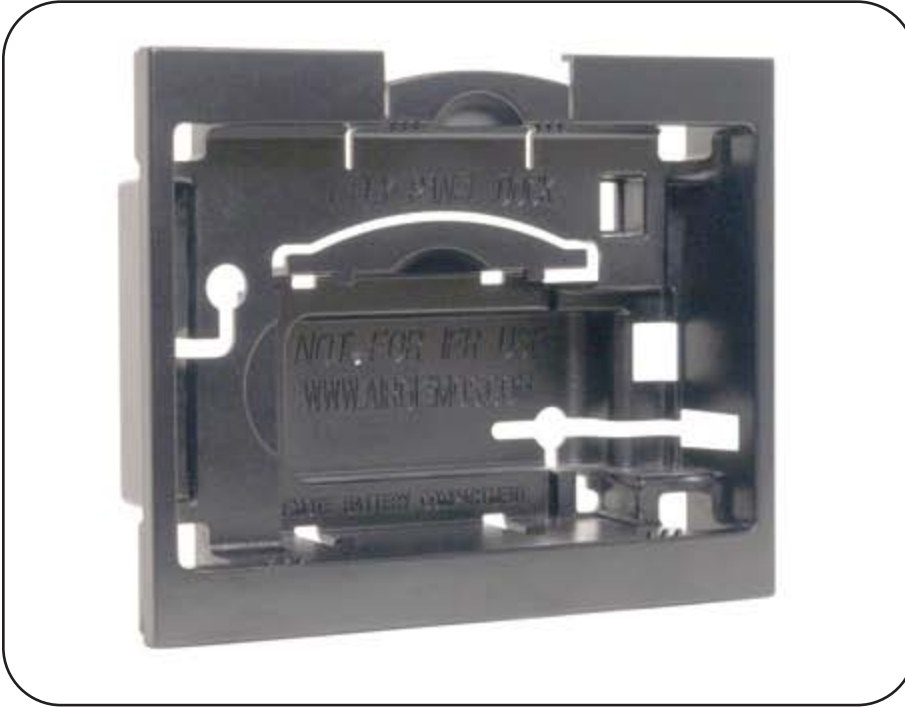

SPEC-A_21020929-001

battery cable routing

vertical installation

Width: 7.90 in
Height: 6.25 in
Depth: 2.43 in

Weight: 6.8 ounces
(less mounting hardware)

iFly 700 Panel Dock works with Horizontal Angle Adapter for 696/796/AV80R ACE Panel Dock.

Fits in a standard Avionics Stack
if mounted vertically

Patents pending. All trademarks and registered trademarks are the property of their respective owners.

To place an order or inquire for more information, visit our website or contact us at: