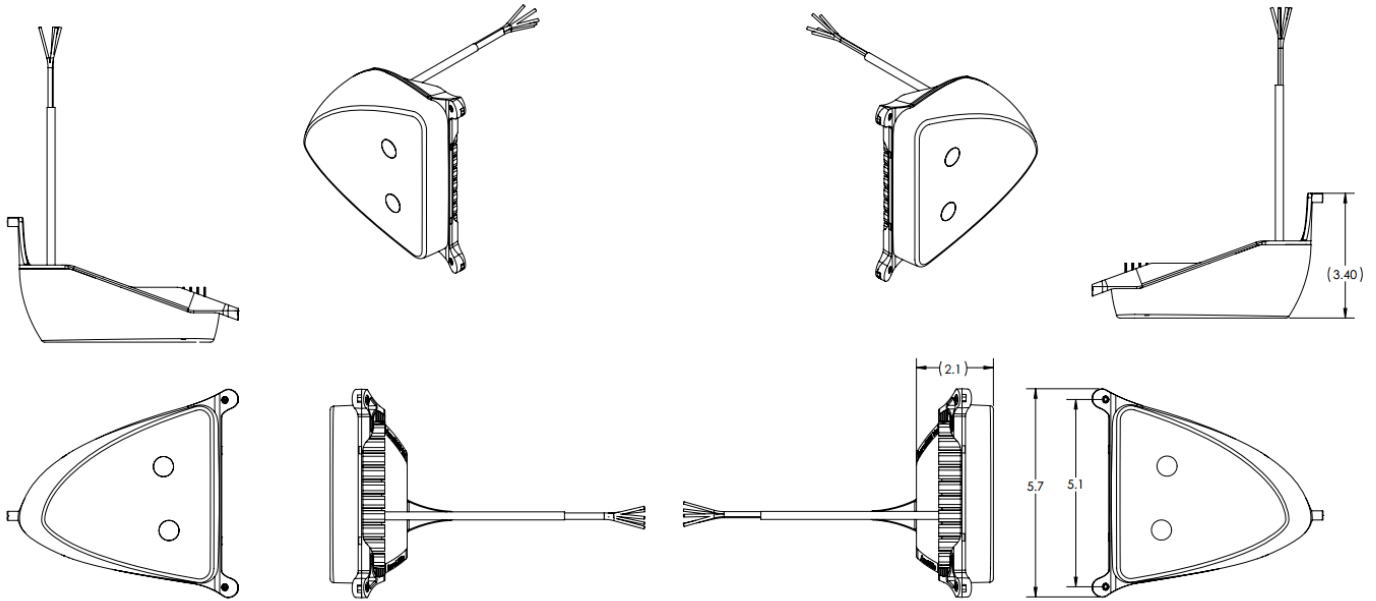

Product Datasheet

Aerosun Vx Landing/Taxi/Recognition Lights 01-2500-L/R

01-2500-R

01-2500-L

Voltage:	9-40VDC	Length:	5.7"
Current:	8.6A total for pair at 14VDC, 3.4A taxi mode	Width:	6.4"
Power:	60 Watts Max per light, 120 Watts combined	Depth:	3.8"
Pulse:	Built In	Weight:	31 Oz combined
Wig Wag Sync:	Built In, optional unison mode with module	Heat Sink Material:	Aluminum/ Black Anodized
Thermal Protection:	Built In	Lens Material:	Polycarbonate
Lumens:	13,300 combined	Lens Protection:	Optional Film
Candela:	120,000 combined	Mounting:	Mounting Kit
Beam Angle:	20°x20°	MTBF:	>30,000 Hours
LED Count:	24 combined	Temperature Range:	-55C to +70C