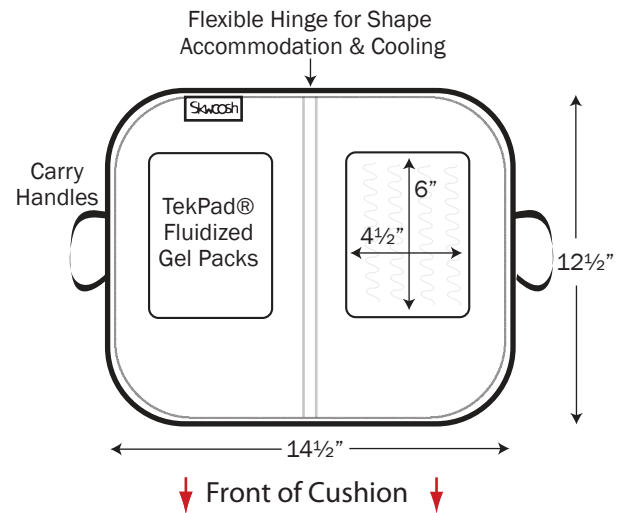

BENEFITS AND FEATURES

- COMFORTABLE - Pressure relief, maintains circulation and prevents numbness and discomfort
- CUSHIONING - Patented TekPad® fluidized gel cradles your "sitz" bones so you can sit longer
- CONVENIENT - Lightweight, thin and compact
- PORTABLE - Built-in handles - easy to carry - low profile design
- SWIVEL WITH LESS EFFORT - Makes getting into or out of a car or chair easier
- DURABLE - All welded seams & no stitch construction - waterproof
- NO MAINTENANCE - Stain resistant - wipe clean
- MADE IN USA - Guaranteed Workmanship - Guaranteed Performance

* TekPad® Fluidized Gel is covered by one or more US patents.

Made with EZ Swivel top fabric

This fabric has a unique low coefficient of friction, which allows the user to pivot with little effort. This makes getting INTO, ONTO or OUT OF anything easier. It's durable, lightweight and washable.