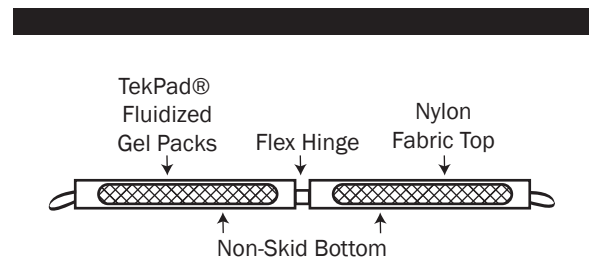

EVERYDAY USE

ALL PURPOSE FLUIDIZED GEL PAD

MODEL # EZ5225

WITH EZ SWIVEL CAPABILITY

The SKWOOSH™ ALL PURPOSE fluidized gel pad with EZ SWIVEL aids individuals who have difficulty getting INTO, ONTO or OUT OF anything. It allows the user to pivot with little effort while the cushion remains locked in place. The cushion stays put while the user swivels - we guarantee it.

Patented TekPad®* fluidized gel supplies comfort and pressure relief for the weight bearing "sitz" bones to assure all day comfort. The SKWOOSH™ ALL PURPOSE with EZ SWIVEL weighs 9 ounces, has handles for easy transport and is inconspicuous in use. If you have trouble getting in or out of an automobile, a restaurant booth or turning while seated, this pad is the answer. There are no mechanical parts or fittings to breakdown or malfunction. The SKWOOSH™ ALL PURPOSE fluidized gel pad with EZ SWIVEL is made in the USA and is guaranteed for performance and workmanship.

BENEFITS AND FEATURES

- COMFORTABLE - Pressure relief, maintains circulation and prevents numbness and discomfort
- CUSHIONING - Patented TekPad® fluidized gel cradles your "sitz" bones so you can sit longer
- CONVENIENT - Lightweight, thin and compact
- PORTABLE - Built-in handles - easy to carry - low profile design
- SWIVEL WITH LESS EFFORT - Makes getting into or out of a car or chair easier
- DURABLE - All welded seams & no stitch construction - waterproof
- NO MAINTENANCE - Stain resistant - wipe clean
- MADE IN USA - Guaranteed Workmanship - Guaranteed Performance

* TekPad® Fluidized Gel is covered by one or more US patents.

Made with EZ Swivel top fabric

This fabric has a unique low coefficient of friction, which allows the user to pivot with little effort. This makes getting INTO, ONTO or OUT OF anything easier. It's durable, lightweight and washable.