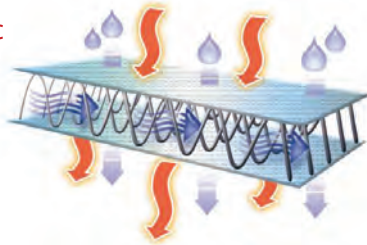

LUMBAR CRADLE FLUIDIZED GEL CUSHION

MODEL # TH12LC

THE BEST IN BACK COMFORT

The SKWOOSH™ LUMBAR CRADLE uses a cutting edge SPLIT LUMBAR DESIGN, TekPad® FLUIDIZED GEL and AIR-FLO3D breathable fabric to provide the best in back comfort. The “gel comfort-cradle” contours and cradles the back exactly as nature intended.

The SKWOOSH™ LUMBAR CRADLE offers the best in comfort, pressure relief and unrestricted circulation. Its unique 2 POD CRADLE DESIGN, lightweight and compact size can provide relief from low back discomfort. Use the LUMBAR CRADLE in conjunction with any SKWOOSH™ cushion for more support and comfort while driving, flying and traveling. SKWOOSH™ products are made in the USA and are guaranteed for performance and workmanship

Dimensions

- Weight: 8 oz.
- Open dimensions: 14½”W x 12½”L x ¾”H
- Folded dimensions: 7¼”W x 12½”L x 1½”H

Benefits and features

- COMFORTABLE – Pressure relieving gel prevents numbness and discomfort
- CUSHIONING – Fluidized gel cradles your back creating a custom fit
- AIR-FLO3D – Breathable fabric - natural cool and comfortable
- PORTABLE – Lightweight, compact, folds for transport & storage
- SLIM DESIGN – Suitable for use in cars, plane, chairs and while sleeping or lying in bed
- CONVENIENT – Includes 30" cord for attaching to seat back.
- MADE IN U SA – Guaranteed workmanship – guaranteed

AIR-FLO3D breathable fabric

This fabric has a unique three-dimensional, internal structure that allows it to breathe and control moisture. It's durable, lightweight and washable

Comfort Performance Cushions
Sports / Office / Travel