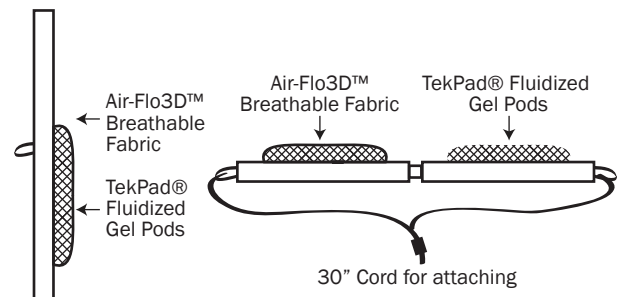

LUMBAR CRADLE FLUIDIZED GEL CUSHION

MODEL # TH12LC

THE BEST IN BACK COMFORT

The SKWOOSH™ LUMBAR CRADLE uses a cutting edge SPLIT LUMBAR DESIGN, TekPad® FLUIDIZED GEL and AIR-FLO3D breathable fabric to provide the best in back comfort. The “gel comfort-cradle” contours and cradles the back exactly as nature intended.

The SKWOOSH™ LUMBAR CRADLE offers the best in comfort, pressure relief and unrestricted circulation. Its unique 2 POD CRADLE DESIGN, lightweight and compact size can provide relief from low back discomfort. Use the LUMBAR CRADLE in conjunction with any SKWOOSH™ cushion for more support and comfort while driving, flying and traveling. SKWOOSH™ products are made in the USA and are guaranteed for performance and workmanship

Dimensions

- Weight: 8 oz.
- Open dimensions: 14½”W x 12½”L x ¾”H
- Folded dimensions: 7¼”W x 12½”L x 1½”H

Benefits and features

- COMFORTABLE – Pressure relieving gel prevents numbness and discomfort
- CUSHIONING – Fluidized gel cradles your back creating a custom fit
- AIR-FLO3D – Breathable fabric - natural cool and comfortable
- PORTABLE – Lightweight, compact, folds for transport & storage
- SLIM DESIGN – Suitable for use in cars, plane, chairs and while sleeping or lying in bed
- CONVENIENT – Includes 30" cord for attaching to seat back.
- MADE IN U SA – Guaranteed workmanship – guaranteed

AIR-FLO3D breathable fabric

This fabric has a unique three-dimensional, internal structure that allows it to breathe and control moisture. It's durable, lightweight and washable

Comfort Performance Cushions
Sports / Office / Travel