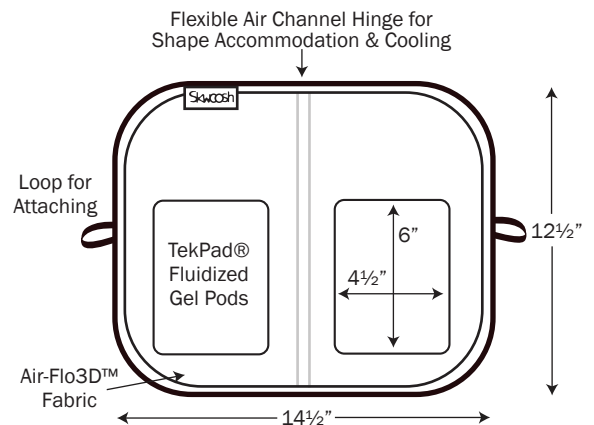

The SKWOOSH™ LUMBAR CRADLE offers the best in comfort, pressure relief and unrestricted circulation. Its unique 2 POD CRADLE DESIGN, lightweight and compact size can provide relief from low back discomfort. Use the LUMBAR CRADLE in conjunction with any SKWOOSH™ cushion for more support and comfort while driving, flying and traveling. SKWOOSH™ products are made in the USA and are guaranteed for performance and workmanship

Dimensions

- Weight: 8 oz.
- Open dimensions: 14½”W x 12½”L x ¾”H
- Folded dimensions: 7¼”W x 12½”L x 1½”H

Benefits and features

- COMFORTABLE – Pressure relieving gel prevents numbness and discomfort
- CUSHIONING – Fluidized gel cradles your back creating a custom fit
- AIR-FLO3D – Breathable fabric - natural cool and comfortable
- PORTABLE – Lightweight, compact, folds for transport & storage
- SLIM DESIGN – Suitable for use in cars, plane, chairs and while sleeping or lying in bed
- CONVENIENT – Includes 30" cord for attaching to seat back.
- MADE IN U SA – Guaranteed workmanship – guaranteed

AIR-FLO3D breathable fabric

This fabric has a unique three-dimensional, internal structure that allows it to breathe and control moisture. It's durable, lightweight and washable

Comfort Performance Cushions
Sports / Office / Travel