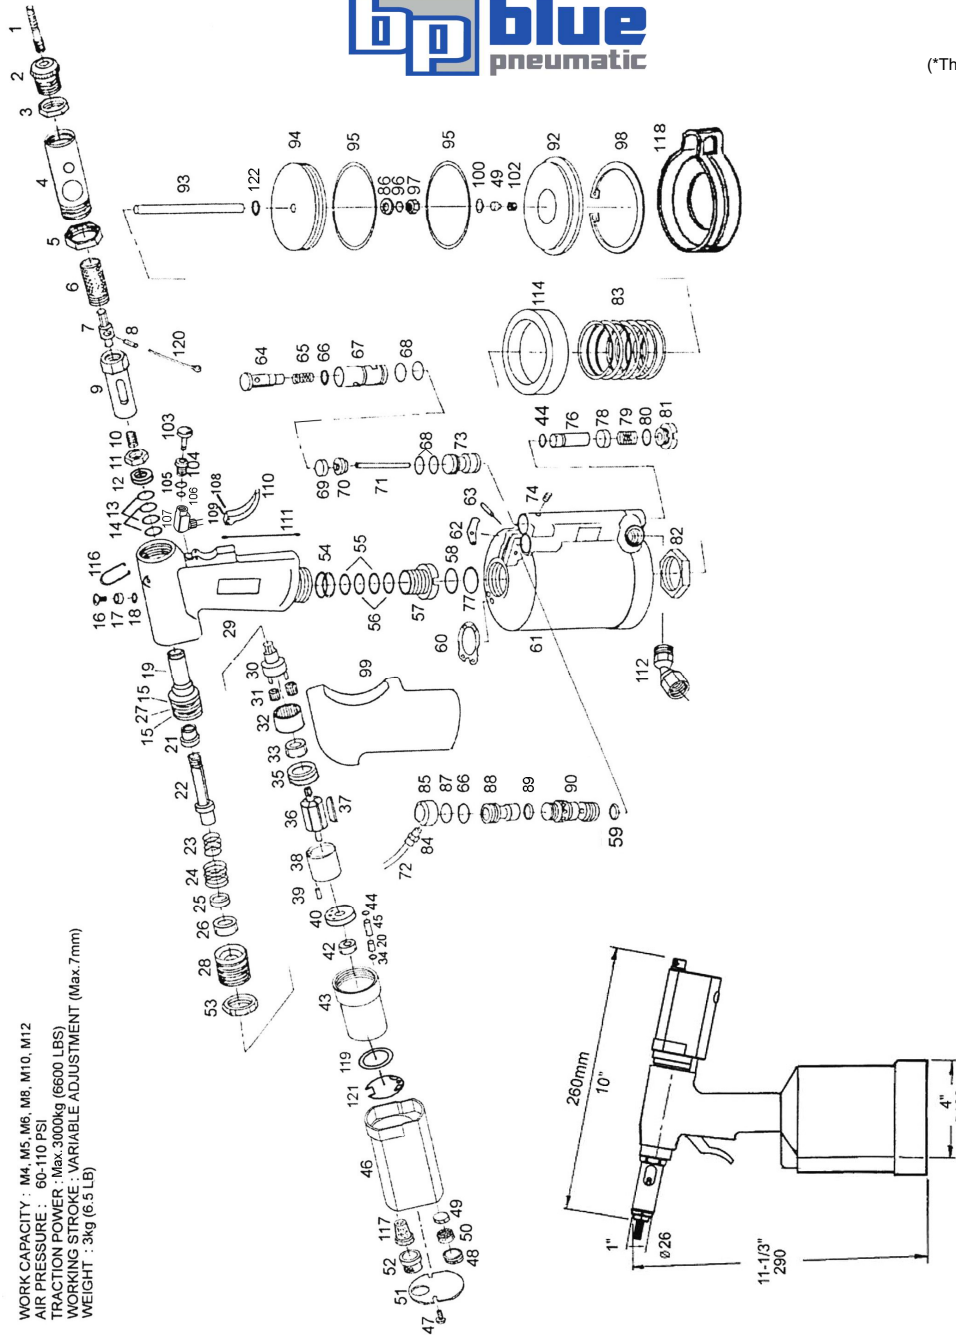

BP-60/M Air Hydraulic Rivet Nut Tool (METRIC size BOLT)

WORK CAPACITY : M4, M5, M6, M8, M10, M12
AIR PRESSURE : 60-110 PSI
TRACTION POWER : Max.3000kg (6600 LBS)
WORKING STROKE : VARIABLE ADJUSTMENT (Max. 7mm)
WEIGHT : 3kg (6.5 LB)

BP-60/M Air Hydraulic Rivet Nut Tool (METRIC size BO

1/2013(B7)
(*Three-3)

INDEX NO.	PART NO.	DESCRIPTION
1	BM10N	Bolt M10
2	60M10	Nut Anvil M10
3	600021	Nut
4	600060	Head
5	600016	Nut
6	600013A	Adjustable Bushing
7	600007	Hexagon Bit
8	600041	Spring Pin
9	6000082	Bolt Bushing
10	600076	Spring
11	600009	Nut
12	6000M14	Nut Ring
13*	11502	Ring Washer (2)
14*	11554	X-Ring Seal (2)
15*	11501	O-Ring (2)
16	02171	Oil Plug
17	400017A	Fill Washer
18*	02197	O-Ring Seal
19	600012A0	Hydraulic Plunger Ass'y
20	6000631	Valve Rod (2)
22	600011B	Shaft
23*	600015	Spring
24*	600045	Spring
25	600054	Washer Nut
26	B6000	Ball Bearing
27	11549	Washer
28	600051	Screw Bushing
29	600002	Hydraulic Section
30	6000528	Gear Spindle (81)
31*	600031	Gear (3)
32	600043	Ring Gear
33	B608	Ball Bearing
34	R06X15	O-Ring (2)
35	600055	Front Plate
36	600287	Rotor (8T)
37*	25007B	Blade(6)
38	85209	Cylinder
39	25006	Pin
40	600230	End Plate (#85230)
42	25004	Ball Bearing
43	600061	Motor Housing
44	11560	O-Ring Seal (3)
45	600048	Tube (2)
46	600063	Motor Housing Cover
47	600047	Screw (2)
48	600071	Screw Bushing (2)
49	19312	Rubber plate (3)
50	600050	Valve Muffler (2)
51	600064	Valve Plate
52	600065	Exhaust Cap
53	600058	Nut
54*	02116	O-Ring Seal (2)
55*	10554	O-Ring Seal (2)
56*	10556	O-Ring Washer (2)
57	600018	Screw Plug
58*	25022	O-Ring Seal
59*	R10X1	O-Ring
60	600032	Gasket
61	600001	Air Cylinder
62	500034	Trigger Lever
63	02167	Pin
64	600023	Valve Stem
65	10441	Valve Spring
66*	10548	O-Ring Seal (2)
67	600022	Valve Bushing
68*	10445	O-Ring Seal (4)
69*	10442	Valve Plate
70	600027	Valve Plate Washer
71	600040	Pin

(*Three-3) B1501-HF-22 1/2013(B7)