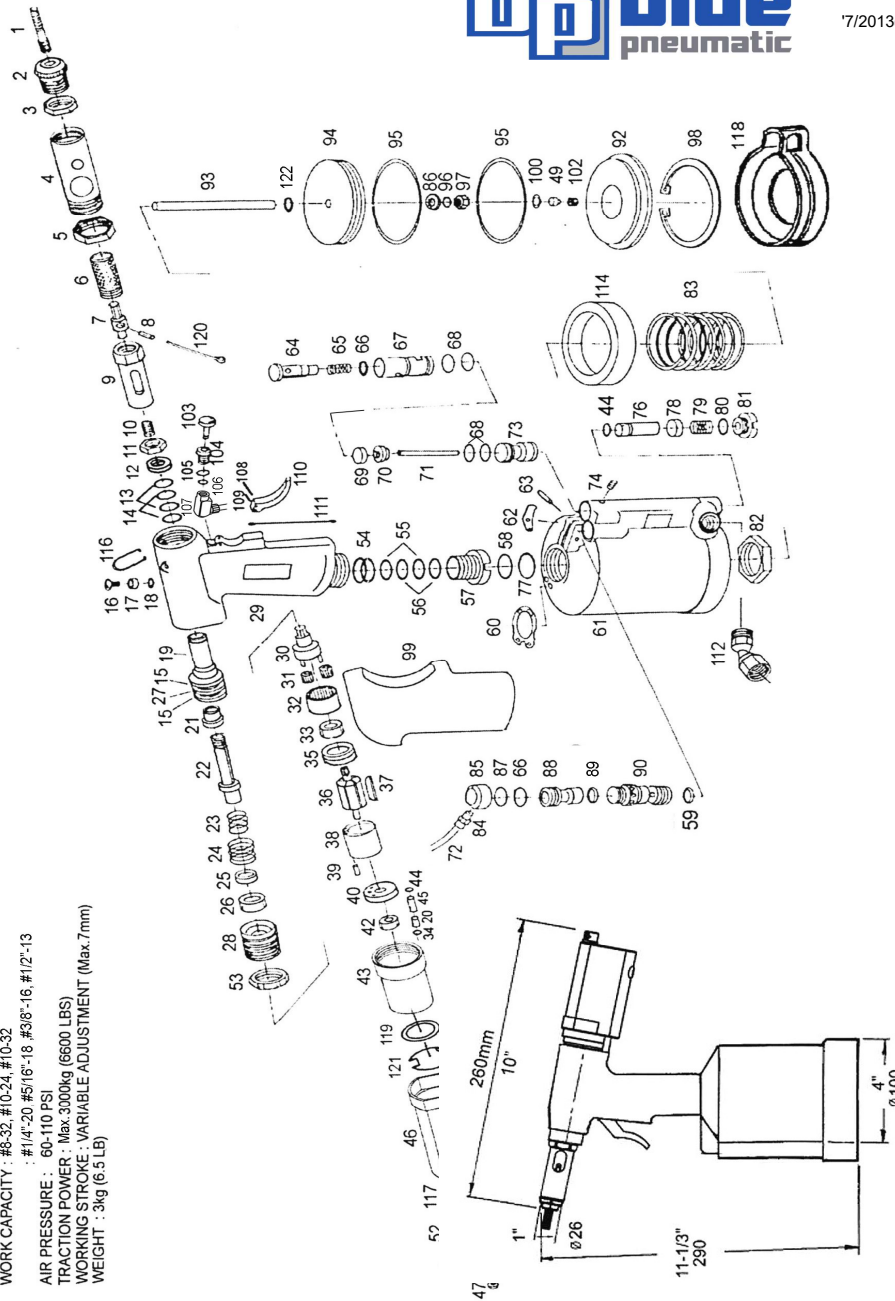

BP-60/S Air Hydraulic Rivet Nut Tool (INCH size BOLT)

7/2013(B7)

WORK CAPACITY : #6-32, #10-24, #10-32
: #1/4"-20 #5/16"-18 #3/8"-16 #1/2"-13
AIR PRESSURE : 60-110 PSI
TRACTION POWER : Max.300kg (6600 LBS)
WORKING STROKE : VARIABLE ADJUSTMENT (Max.7mm)
WEIGHT : 3kg (6.5 LB)

BP-60/S Air Hydraulic Rivet Nut Tool (INCH size BOLT)

(*Three-3)B1501-HF22 7/2013(B7)

INDEX NO.	PART NO.	DESCRIPTION
1	B38-16N	Bolt 3/8"-16
2	60-3816	Nut Anvil #3/8
3	600021	Nut
4	600060	Head
5	600016	Nut
6	600013A	Adjustable Bushing
7	600007	Hexagon Bit
8	600041	Spring Pin
9	6000082	Bolt Bushing
10	600076	Spring
11	600009	Nut
12	6000M14	Nut Ring
13*	11502	Ring Washer (2)
14*	11554	X-Ring Seal (2)
15*	11501	O-Ring (2)
16	02171	Oil Plug
17	400017A	Fill Washer
18*	02197	O-Ring Seal
19	600012A0	Hydraulic Plunger Inc. #21/ #600020B Bushing
20	6000631	Valve Rod (2)
22	600011B	Shaft
23*	600015	Spring
24*	600045	Spring
25	600054	Washer Nut
26	B6000	Ball Bearing
27	11549	Washer
28	600051	Screw Bushing
29	600002	Hydraulic Section
30	0000528	Gear Spindle (ø1)
31*	600031	Gear (3)
32	600043	Ring Gear
33	B608	Ball Bearing
34	R06X15	O-Ring (2)
35	600055	Front Plate
36	600287	Rotor (8T)
37*	25007B	Blade (6)
38	85209	Cylinder
39	25006	Pin
40	600230	End Plate (#85230)
42	25004	Ball Bearing
43	600061	Motor Housing
44	11560	O-Ring Seal (3)
45	600048	Tube (2)
46	600063	Motor Housing Cover
47	600047	Screw (2)
48	600071	Screw Bushing (2)
49	19312	Rubber plate (3)
50	600050	Valve Muffler (2)
51	600064	Valve Plate
52	600065	Exhaust Cap
53	600058	Nut
54*	02116	O-Ring Seal (2)
55*	10554	O-Ring Seal (2)
56*	10556	Washer (2)
57	600018	Screw Plug
58*	25022	O-Ring
59*	R10X1	O-Ring
60	600032	Gasket
61	600001	Air Cylinder
62	500034	Trigger Lever
63	02167	Pin
64	600023	Valve Rod
65	10441	Spring
66*	10548	O-Ring (2)
67	600022	Valve Bushing
68*	10445	O-Ring (4)
69*	10442	Valve Plate
70	600027	Valve Plate Washer
71	000040	Pin