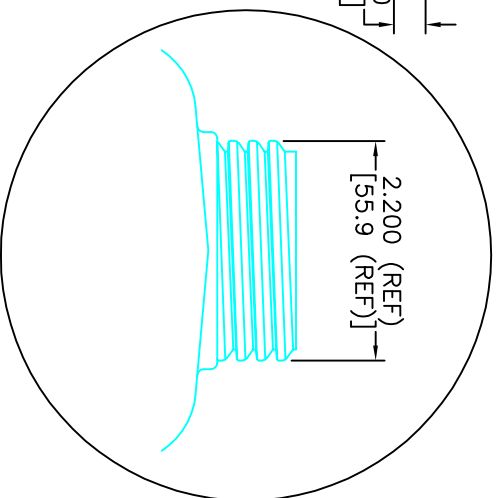

TOP VIEW

SIDE VIEW

BOTTOM VIEW

FRONT VIEW

NOTES:

RESERVOIR BOTTLE--062600
 MATERIAL: HIGH DENSITY POLYETHYLENE
 COLOR: NATURAL
 NOMINAL WALL: 0.093
 CAPACITY: 4 QUARTS

ALL DIMENSIONS ARE IN INCHES [MILLIMETERS]

C O N F I D E N T I A L

FLAMBEAU SOUTHEAST Member of the Nordic Group of Companies		DRAWN BY K. Noh		DATE 1/27/00	
X.X ± 0.060 X.XX ± 0.030 X.XXX ± 0.010 ANGLES ± 1°		DESCRIPTION 4 QT. TANK WITH THREADED NECK		SCALE NTS A	
APPROVED BY R. Michelson		CUSTOMER FLUID SYSTEMS		HOLLOW NO. 4315	
		DRAWINGS NO. 062600		REV A	
		FROM 062600		SHEET 1 OF 1	