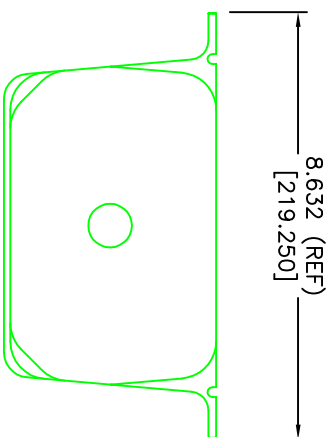

TOP VIEW

SIDE VIEW

BOTTOM VIEW

FRONT VIEW

NOTES:

RESERVOIR BOTTLE--062600
 MATERIAL: HIGH DENSITY POLYETHYLENE
 COLOR: NATURAL
 NOMINAL WALL: 0.093
 CAPACITY: 4 QUARTS

ALL DIMENSIONS ARE IN INCHES [MILLIMETERS]

C O N F I D E N T I A L

FLAMBEAU SOUTHEAST Member of the Nordic Group of Companies		DRAWN BY K. Noh		DATE 1/27/00	
X.X ± 0.060 X.XX ± 0.030 X.XXX ± 0.010 ANGLES ± 1°		DESCRIPTION 4 QT. TANK WITH THREADED NECK		SCALE NTS A	
APPROVED BY R. Michelson		CUSTOMER FLUID SYSTEMS		HOLLOW NO. 4315	
		DRAWINGS NO. 062600		REV A	
		FROM 062600		SHEET 1 OF 1	