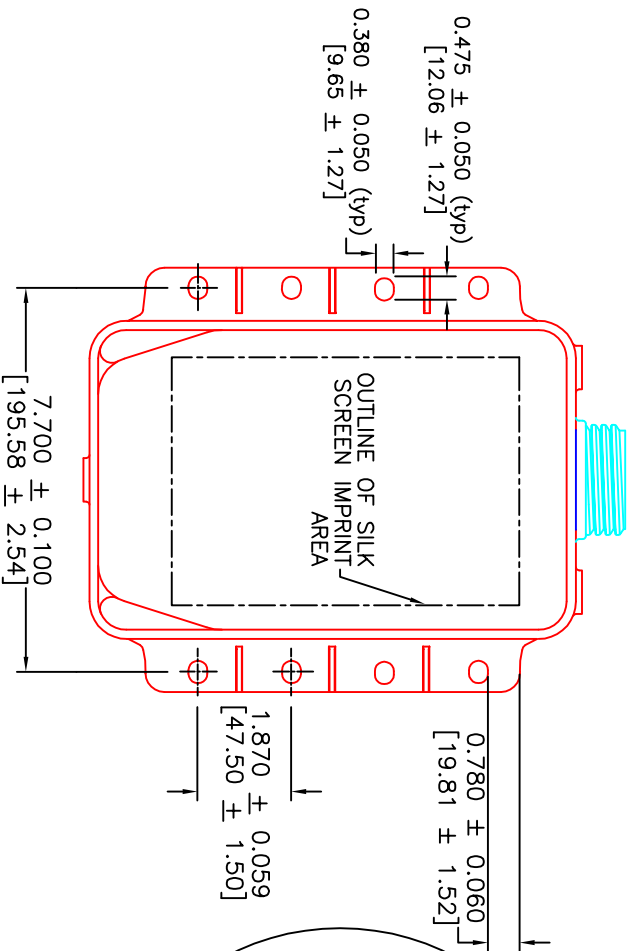

TOP VIEW

SIDE VIEW

BOTTOM VIEW

FRONT VIEW

NOTES:

RESERVOIR BOTTLE--062600
 MATERIAL: HIGH DENSITY POLYETHYLENE
 COLOR: NATURAL
 NOMINAL WALL: 0.093
 CAPACITY: 4 QUARTS

ALL DIMENSIONS ARE IN INCHES [MILLIMETERS]

C O N F I D E N T I A L

FLAMBEAU SOUTHEAST Member of the Nordic Group of Companies		DRAWN BY K. Noh		DATE 1/27/00	
X.X ± 0.060 X.XX ± 0.030 X.XXX ± 0.010 ANGLES ± 1°		DESCRIPTION 4 QT. TANK WITH THREADED NECK		SCALE NTS A	
APPROVED BY R. Michelson		CUSTOMER FLUID SYSTEMS		HOLLOW NO. 4315	
		DRAWINGS NO. 062600		REV A	
		FROM 062600		SHEET 1 OF 1	