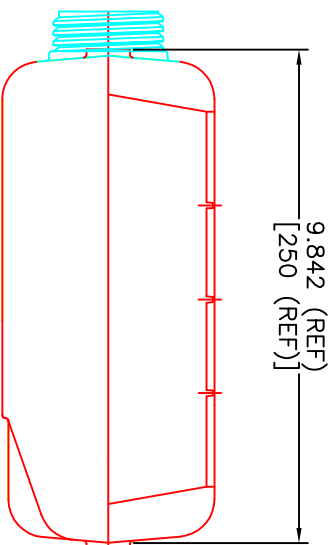

TOP VIEW

SIDE VIEW

BOTTOM VIEW

FRONT VIEW

NOTES:

RESERVOIR BOTTLE--062600
 MATERIAL: HIGH DENSITY POLYETHYLENE
 COLOR: NATURAL
 NOMINAL WALL: 0.093
 CAPACITY: 4 QUARTS

ALL DIMENSIONS ARE IN INCHES [MILLIMETERS]

C O N F I D E N T I A L

FLAMBEAU SOUTHEAST Member of the Nordic Group of Companies		DRAWN BY K. Noh		DATE 1/27/00	
X.X ± 0.060 X.XX ± 0.030 X.XXX ± 0.010 ANGLES ± 1°		DESCRIPTION 4 QT. TANK WITH THREADED NECK		SCALE NTS A	
APPROVED BY R. Michelson		CUSTOMER FLUID SYSTEMS		HOLLOW NO. 4315	
		DRAWINGS NO. 062600		REV A	
		FROM 062600		SHEET 1 OF 1	