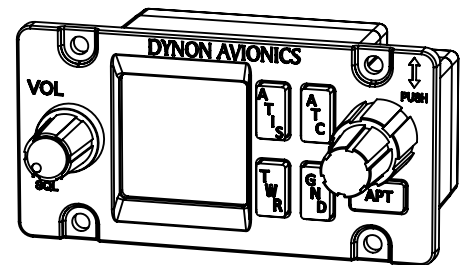

Physical Dimensions

Panel Cut-out Detail
 viewed from front (scale 1:1)

Note:
 Horizontal cut-out is rotated 90 degrees and is symetrical in both axes.

SkyView
 SV-COM-PANEL
 COM Radio
 Control Panel

DYNON AVIONICS
 www.dynonavionics.com