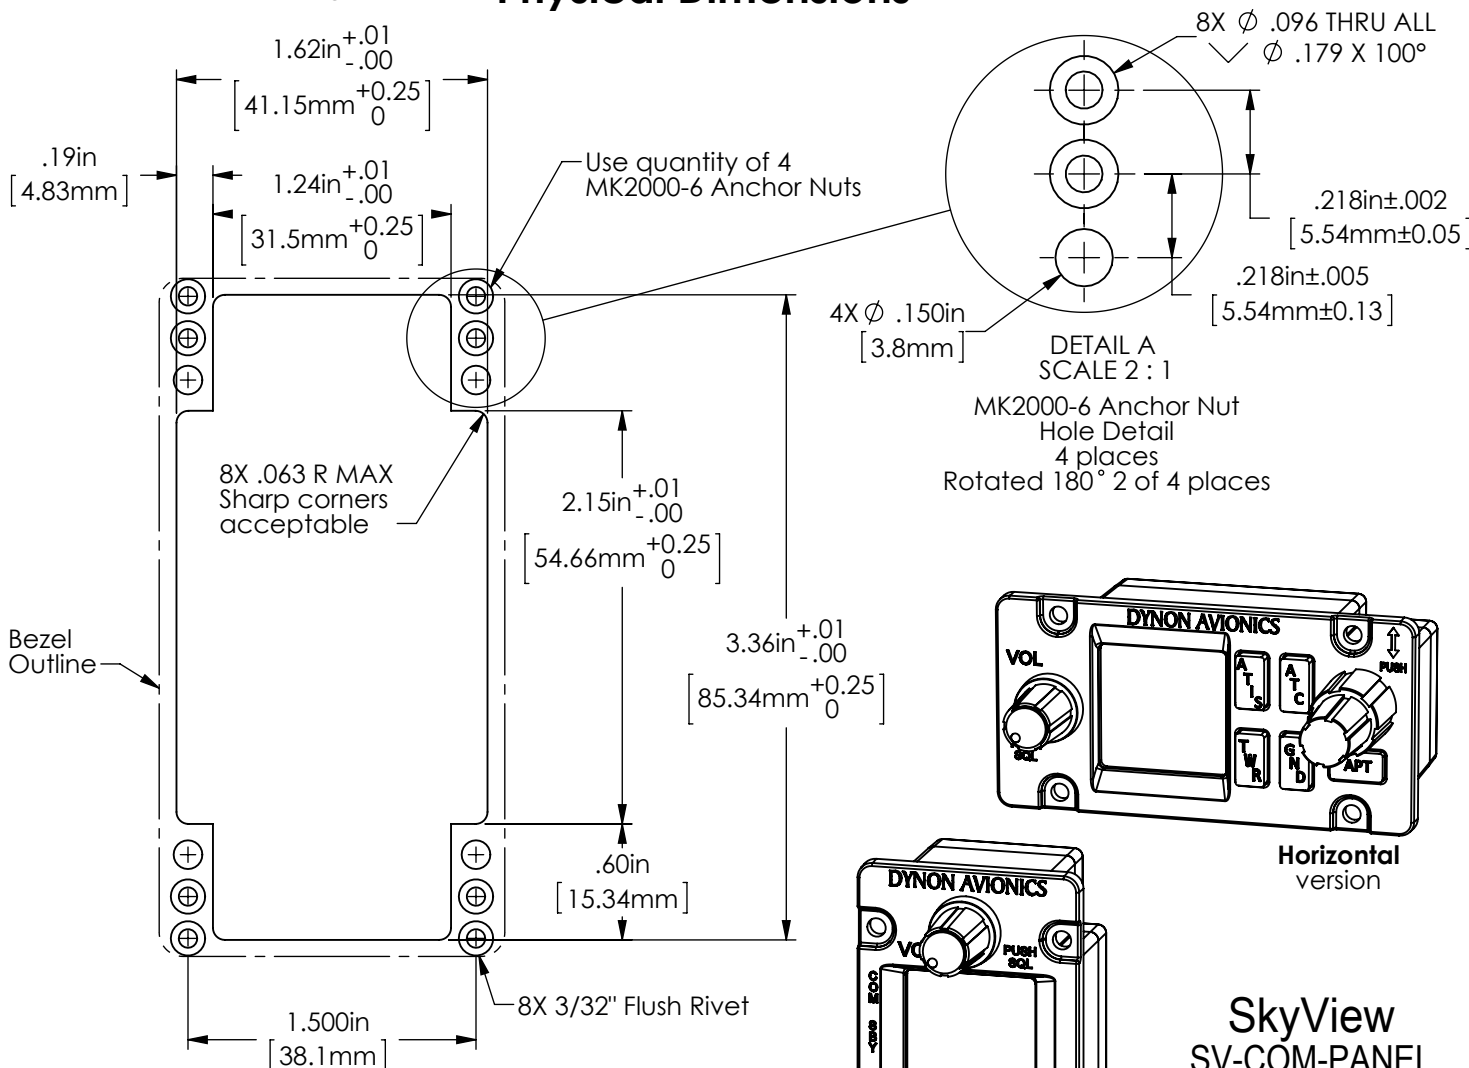

Physical Dimensions

Panel Cut-out Detail
 viewed from front (scale 1:1)

Note:
 Horizontal cut-out is rotated 90 degrees and is symetrical in both axes.

SkyView
 SV-COM-PANEL
 COM Radio
 Control Panel

DYNON AVIONICS
 www.dynonavionics.com